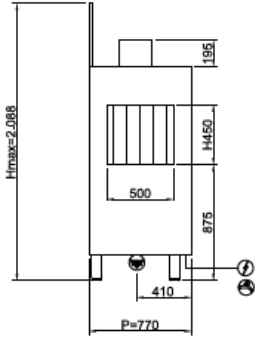

SYSTEM LINE SL4100

TYPE	Rack conveyor dishwashers
LINE	SYSTEM LINE
BASKET	500x500
SIZE	2519x770x1810h mm

The SYSTEM Line has been designed to meet the needs of every customer, thanks to the various accessories installable, combining large workloads and optimising spaces available, simplifying operator work and reducing consumption. The models of this line are equipped with a double filtration system that retains all residues, whereas the vertical wash pumps and stainless steel wash arms ensure great performance. SYSTEM is also equipped with counterbalanced doors with double wall and anti-fall system and rounded moulded tanks.

CERTIFIED

ON REQUEST

-  400V3N+T 26,30kW
(CABLE NOT PROVIDED)
-  G 3/4" M
B: 55°C
B1: 10°C
L=1500
-  Ø1"1/2 M
L=1500

STANDARD EQUIPMENT

Basket for glasses dim.500x500x100mm	1
Basket for 18 dishes dim.500x500x100mm	2

DISHWASHERS FEATURES

Dimensions - (mm) L - P - H	2519x770x1810h mm
Basket dimensions	500x500 mm
n° baskets/hour	270/200/140
Passage height max (cm)	450 mm
Total power input	28,6 kW (15°C)
Standard input voltage	400V3N - 50 Hz

RECUPERATORE TERMICO CALORE

Exhauster	0,2 kW
Air capacity	~ 70 m3/h

STANDARD EQUIPMENT

Basket for glasses dim.500x500x100mm	1
Basket for 18 dishes dim.500x500x100mm	2
4 division cutlery insert	1
Basket for glasses dim.500x500x100mm	1
Basket for 18 dishes dim.500x500x100mm	2