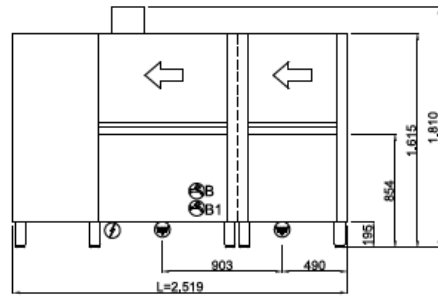

SYSTEM LINE SL4100

TYPE	Rack conveyor dishwashers
LINE	SYSTEM LINE
BASKET	500x500
SIZE	2519x770x1810h mm

The SYSTEM Line has been designed to meet the needs of every customer, thanks to the various accessories installable, combining large workloads and optimising spaces available, simplifying operator work and reducing consumption. The models of this line are equipped with a double filtration system that retains all residues, whereas the vertical wash pumps and stainless steel wash arms ensure great performance. SYSTEM is also equipped with counterbalanced doors with double wall and anti-fall system and rounded moulded tanks.

CERTIFIED

ON REQUEST

-  400V3N+T 26,30kW
(CABLE NOT PROVIDED)
-  G 3/4" M
B: 55°C
B1: 10°C
L=1500
-  Ø1"1/2 M
L=1500

STANDARD EQUIPMENT

Basket for glasses dim.500x500x100mm	1
Basket for 18 dishes dim.500x500x100mm	2

DISHWASHERS FEATURES

Dimensions - (mm) L - P - H	2519x770x1810h mm
Basket dimensions	500x500 mm
n° baskets/hour	270/200/140
Passage height max (cm)	450 mm
Total power input	28,6 kW (15°C)
Standard input voltage	400V3N - 50 Hz

RECUPERATORE TERMICO CALORE

Exhauster	0,2 kW
Air capacity	~ 70 m3/h

STANDARD EQUIPMENT

Basket for glasses dim.500x500x100mm	1
Basket for 18 dishes dim.500x500x100mm	2
4 division cutlery insert	1
Basket for glasses dim.500x500x100mm	1
Basket for 18 dishes dim.500x500x100mm	2