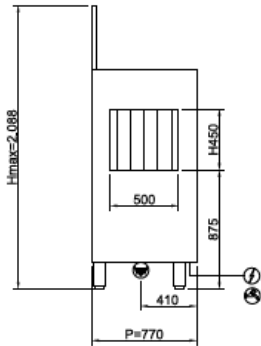

SYSTEM LINE SL4000

TYPE	Rack conveyor dishwashers
LINE	SYSTEM LINE
BASKET	500x500
SIZE	2519x770x1615h mm

The SYSTEM Line has been designed to meet the needs of every customer, thanks to the various accessories installable, combining large workloads and optimising spaces available, simplifying operator work and reducing consumption. The models of this line are equipped with a double filtration system that retains all residues, whereas the vertical wash pumps and stainless steel wash arms ensure great performance. SYSTEM is also equipped with counterbalanced doors with double wall and anti-fall system and rounded moulded tanks.

CERTIFIED

ON REQUEST

 400V3N+T 33,10kW
(CABLE NOT PROVIDED)

 G 3/4" M
55°C
L=1500

 Ø1"1/2 M
L=1500

CERTIFIED

ON REQUEST

STANDARD EQUIPMENT

Basket for glasses dim.500x500x100mm	1
Basket for 18 dishes dim.500x500x100mm	2

DISHWASHERS FEATURES

Dimensions - (mm) L - P - H	2519x770x1615h mm
Basket dimensions	500x500 mm
n° baskets/hour	270/200/140
Passage height max (cm)	450 mm
Total power input	25 kW (50°C) - 34,4 kW (15°C)*
Standard input voltage	400V3N - 50 Hz

STANDARD EQUIPMENT

Basket for glasses dim.500x500x100mm	1
Basket for 18 dishes dim.500x500x100mm	2
4 division cutlery insert	1
Basket for glasses dim.500x500x100mm	1
Basket for 18 dishes dim.500x500x100mm	2