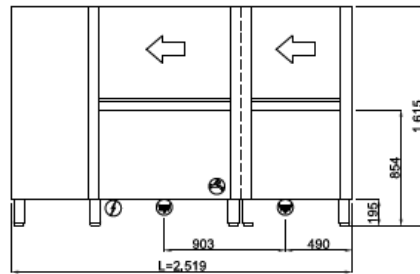

SYSTEM LINE SL4000

TYPE	Rack conveyor dishwashers
LINE	SYSTEM LINE
BASKET	500x500
SIZE	2519x770x1615h mm

The SYSTEM Line has been designed to meet the needs of every customer, thanks to the various accessories installable, combining large workloads and optimising spaces available, simplifying operator work and reducing consumption. The models of this line are equipped with a double filtration system that retains all residues, whereas the vertical wash pumps and stainless steel wash arms ensure great performance. SYSTEM is also equipped with counterbalanced doors with double wall and anti-fall system and rounded moulded tanks.

CERTIFIED

ON REQUEST

 400V3N+T 33,10kW
(CABLE NOT PROVIDED)

 G 3/4" M
55°C
L=1500

 Ø1"1/2 M
L=1500

CERTIFIED

ON REQUEST

STANDARD EQUIPMENT

Basket for glasses dim.500x500x100mm	1
Basket for 18 dishes dim.500x500x100mm	2

DISHWASHERS FEATURES

Dimensions - (mm) L - P - H	2519x770x1615h mm
Basket dimensions	500x500 mm
n° baskets/hour	270/200/140
Passage height max (cm)	450 mm
Total power input	25 kW (50°C) - 34,4 kW (15°C)*
Standard input voltage	400V3N - 50 Hz

STANDARD EQUIPMENT

Basket for glasses dim.500x500x100mm	1
Basket for 18 dishes dim.500x500x100mm	2
4 division cutlery insert	1
Basket for glasses dim.500x500x100mm	1
Basket for 18 dishes dim.500x500x100mm	2