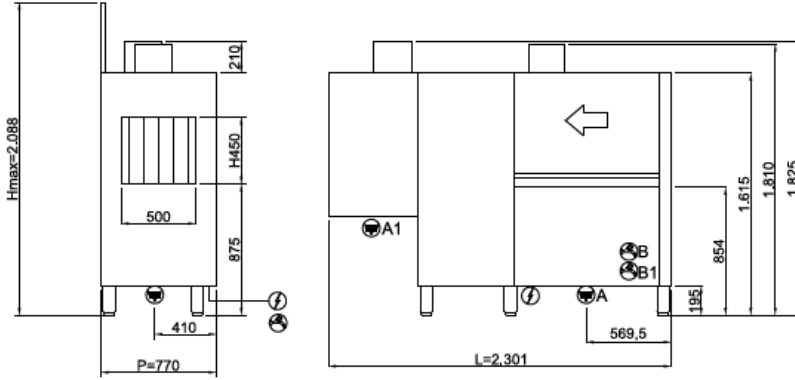

SYSTEM LINE SL2300

TYPE	Rack conveyor dishwashers
LINE	SYSTEM LINE
BASKET	500x500
SIZE	2300x770x1825h mm

The SYSTEM Line has been designed to meet the needs of every customer, thanks to the various accessories installable, combining large workloads and optimising spaces available, simplifying operator work and reducing consumption. The models of this line are equipped with a double filtration system that retains all residues, whereas the vertical wash pumps and stainless steel wash arms ensure great performance. SYSTEM is also equipped with counterbalanced doors with double wall and anti-fall system and rounded moulded tanks.

CERTIFIED

ON REQUEST

 400V3N+T 31,30kW
(CABLE NOT PROVIDED)

 G 3/4" M
B: 55°C
B1: 10°C
L=1500

 A: Ø1"1/2 M
Λ1: Ø31 M
L=1500

STANDARD EQUIPMENT

Basket for glasses dim.500x500x100mm	1
Basket for 18 dishes dim.500x500x100mm	2

DISHWASHERS FEATURES

Dimensions - (mm) L - P - H	2300x770x1825h mm
Basket dimensions	500x500 mm
n° baskets/hour	200/150/95
Passage height max (cm)	450 mm
Total power input	31,6 kW (15°C)
Standard input voltage	400V3N - 50 Hz

DRYING

Fan	0,55 kW
portata_d_aria_asciugatura	~ 1400 m3/h
Heating element	6 kW

RECUPERATORE_TERMICO_CALORE

Exhauster	0,2 kW
Air capacity	~70 m3/h

STANDARD EQUIPMENT

Basket for glasses dim.500x500x100mm	1
Basket for 18 dishes dim.500x500x100mm	2
4 division cutlery insert	1
Basket for glasses dim.500x500x100mm	1
Basket for 18 dishes dim.500x500x100mm	2