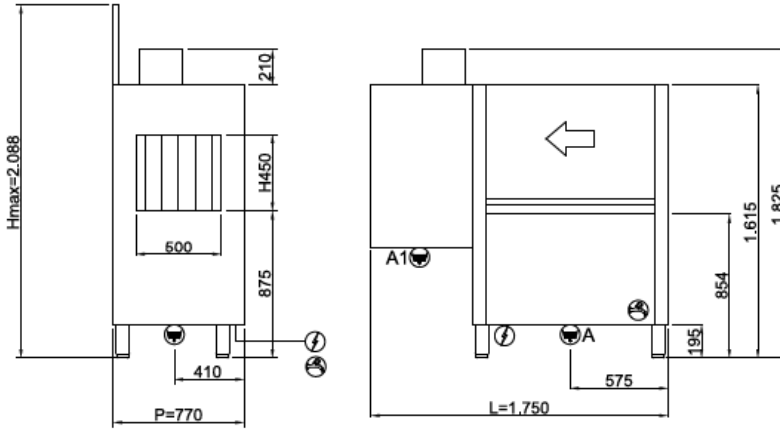

SYSTEM LINE SL1200

TYPE	Rack conveyor dishwashers
LINE	SYSTEM LINE
BASKET	500x500
SIZE	1750x770x1825h mm

The SYSTEM Line has been designed to meet the needs of every customer, thanks to the various accessories installable, combining large workloads and optimising spaces available, simplifying operator work and reducing consumption. The models of this line are equipped with a double filtration system that retains all residues, whereas the vertical wash pumps and stainless steel wash arms ensure great performance. SYSTEM is also equipped with counterbalanced doors with double wall and anti-fall system and rounded moulded tanks.

CERTIFIED

ON REQUEST

-  400V3N+T 24,20kW
(CABLE NOT PROVIDED)
-  G 3/4" M
55°C
L=1500
-  A:Ø1"1/2 M
A1: Ø31 M
L=1500

CERTIFIED

ON REQUEST

STANDARD EQUIPMENT

Basket for glasses dim.500x500x100mm	1
Basket for 18 dishes dim.500x500x100mm	2

DISHWASHERS FEATURES

Dimensions - (mm) L - P - H	1750x770x1825h mm
Basket dimensions	500x500 mm
n° baskets/hour	120/60
Passage height max (cm)	450 mm
Total power input	28,5 kW (50°C) - 35 kW (15°C)
Standard input voltage	400V3N - 50 Hz

DRYING

Fan	0,55 kW
portata_d_aria_asciugatura	1400 m3/h
Heating element	6 kW

STANDARD EQUIPMENT

Basket for glasses dim.500x500x100mm	1
Basket for 18 dishes dim.500x500x100mm	2
4 division cutlery insert	1
Basket for glasses dim.500x500x100mm	1
Basket for 18 dishes dim.500x500x100mm	2